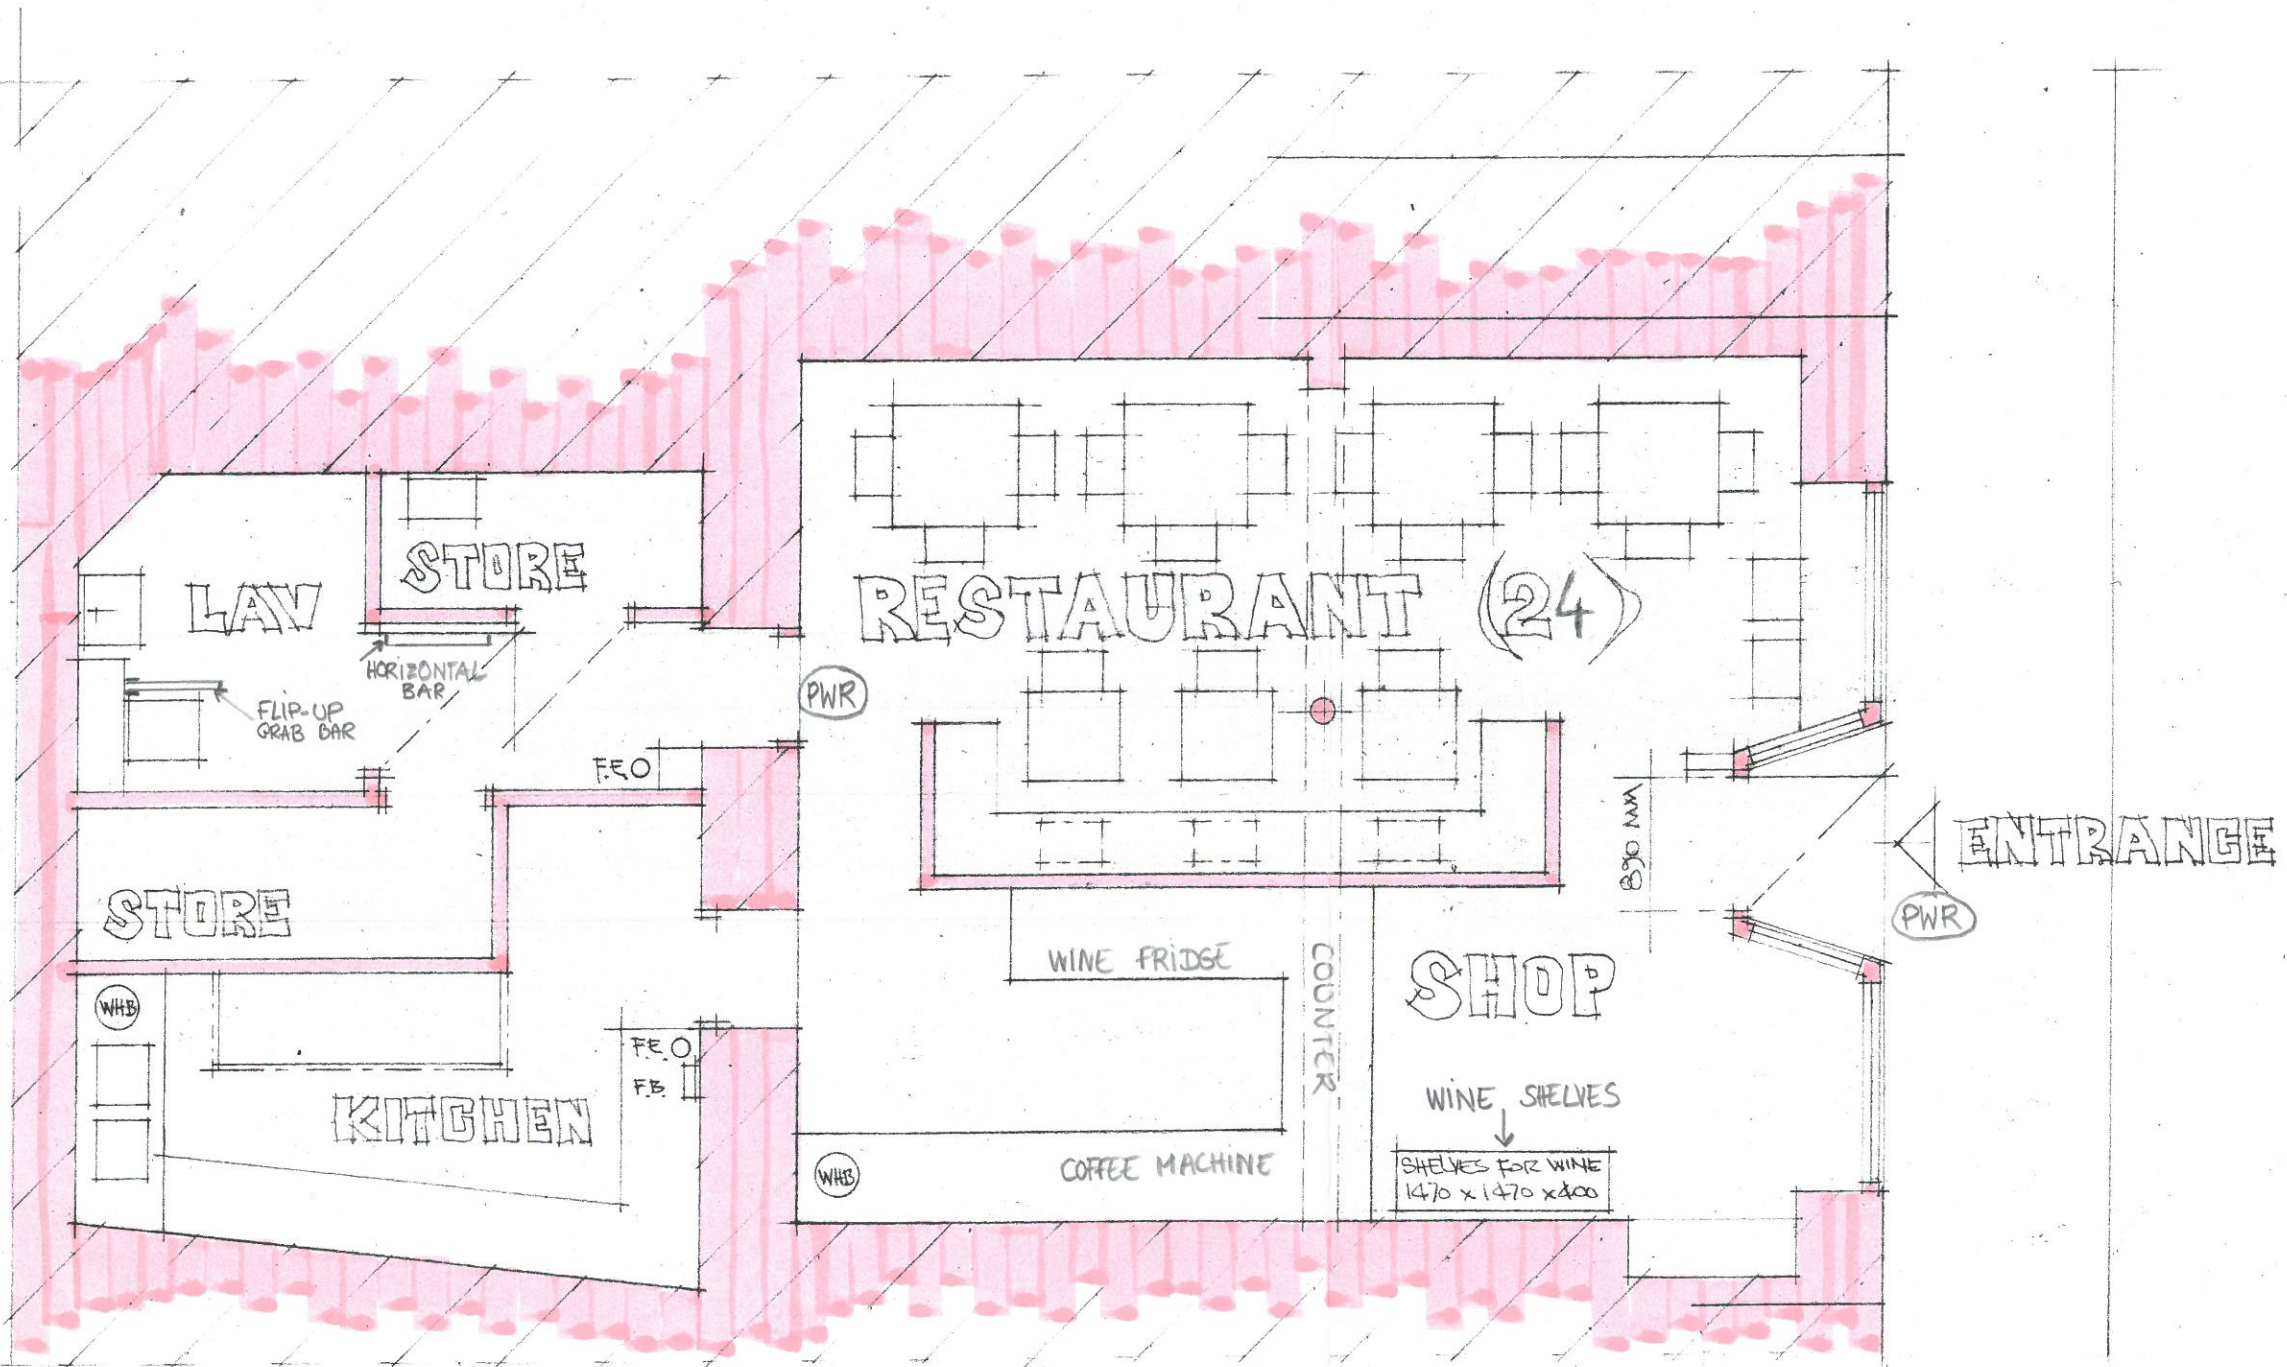

# LEGEND

- ||FB FIRE BLANKET
- O.F.E. FIRE EXTINGUISHER
- (W.H.B.) WASH HAND BASIN
- (P.W.R.) PORTABLE WHEELCHAIR RAMP

- UP TO 24 SEATS
- DISABLED ACCESS ENTRANCE AND TOILET WITH PORTABLE WHEELCHAIR RAMP
- ON SALES IN THE RESTAURANT
- OFF SALES IN THE SHOP

**DRAWING**  
 PLAN

1:50	MAR 121	AM	A
------	---------	----	---